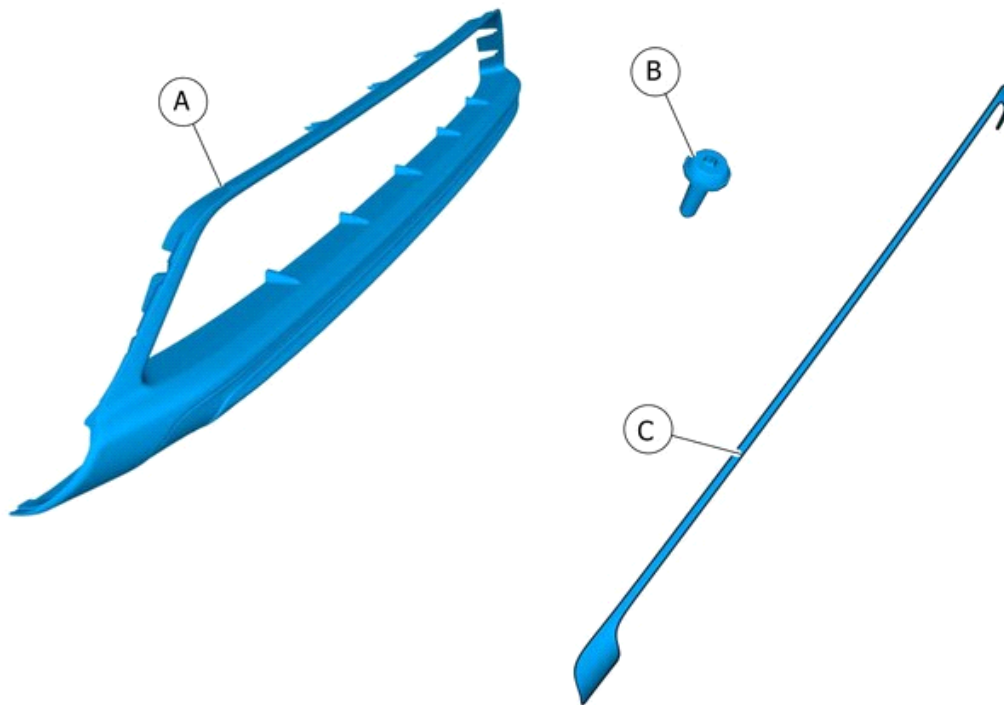

Installation instructions, accessories

Volvo Car Corporation Gothenburg, Sweden

Materials

Designation	Part number
Isopropanol	1161721
Primer	1161765

Equipment

IMG-374925