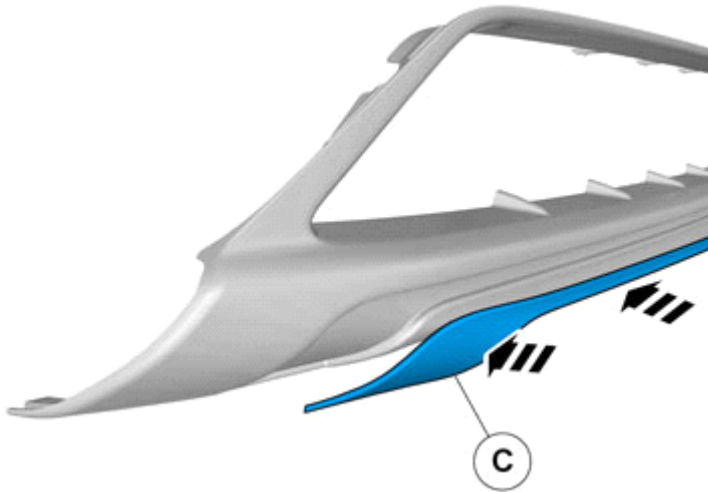

IMG-377419

7

Install component that comes with the accessory kit.